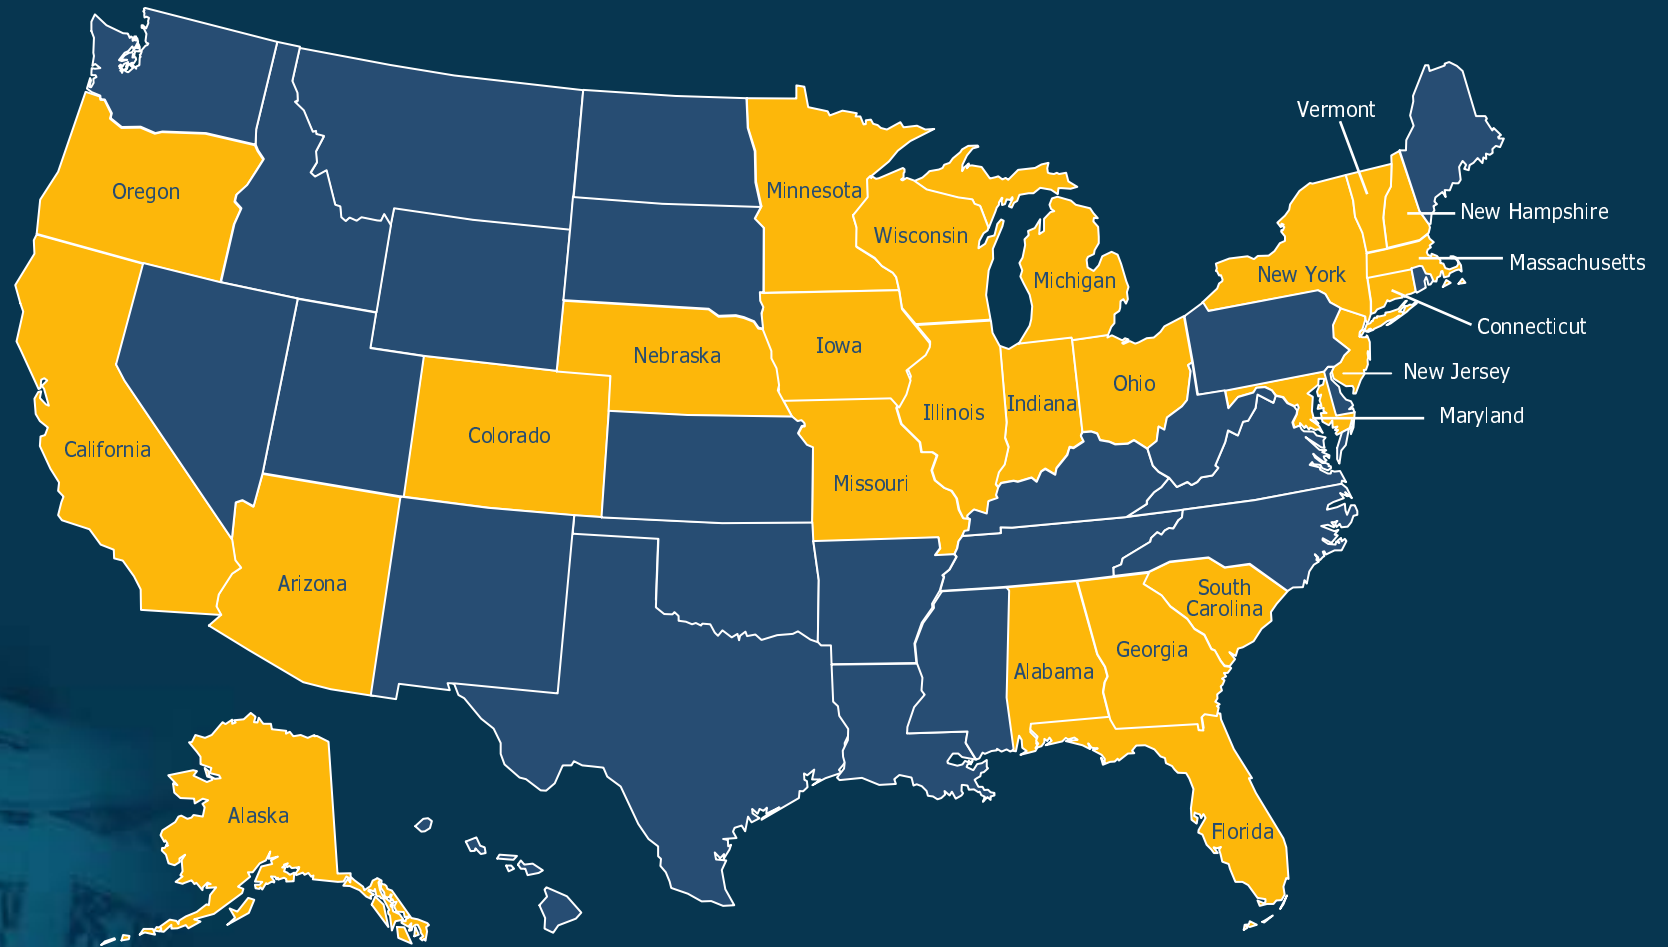

# Lost Tobacco Control Funds

As of October, 2003

JOURNAL OF  
**HEALTH  
ECONOMICS**

NORTH HOLLAND

Tobacco Control